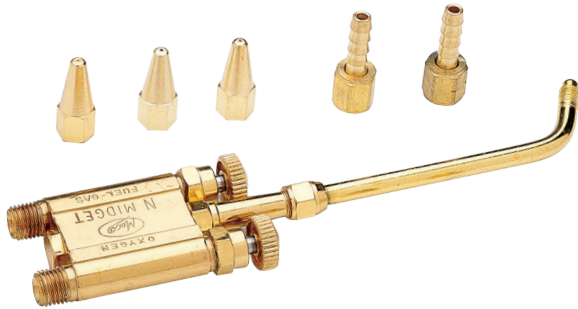

14-0024 The Little Torch® Starter Kit, Propylene And Oxygen, **\$349**

14-2040 Torch-Mate Electronic Torch Lighter, **\$33**

14-2050 Torch Lighter, **\$3**

14-1600 Midget Torch With 3 Tips, **\$245**

Visit Stuller.com/Solder to view more options.