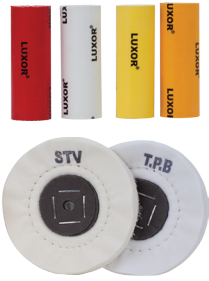

47-3221 Luxor® Polish and 4" Buff Kit, **$50**