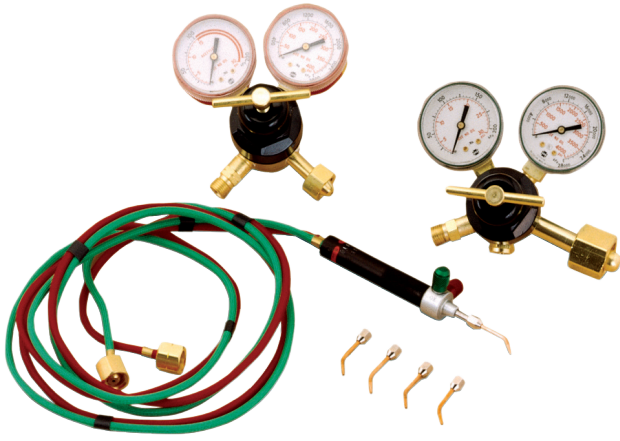

14-0024 The Little Torch® Starter Kit, Propylene And Oxygen, **\$349**

14-2040 Torch-Mate Electronic Torch Lighter, **\$33**

14-2050 Torch Lighter, **\$3**

14-1600 Midget Torch With 3 Tips, **\$245**

Visit Stuller.com/Solder to view more options.