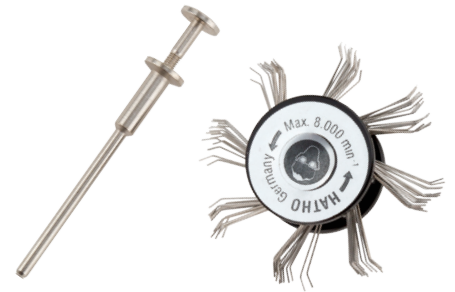

16-7051 Mounted Miniature Geza Brush, White, 7/8", **\$13**

Also Available

16-7051 Mounted Miniature Geza Brush, Gray Chungking Bristles, 7/8", **\$13**

16-7055 Mounted Miniature Brush, Scotch-Brite, 1", **\$14**

Also Available

16-7055 Mounted Miniature Brush, Resin-Bonded, Non-Woven Fibers, 1", **\$15**

16-7056 Mounted End Brush, White, 4mm, **\$9**

Also Available

16-7056 Mounted End Brush, White, 6.5mm, **\$13**
16-7056 Mounted End Brush, Nylon, Filament, 4mm, **\$7**