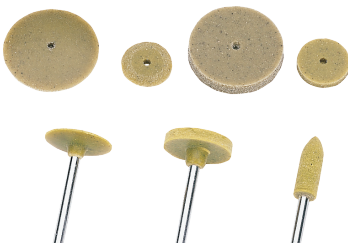

10-6090 Abrasive Rolls with Mandrel, 240 Grit, **\$7**

11-6000 Unmounted Silicone Wheel, **\$1-\$2**
Search **11-6000** on Stuller.com to view more options.

10-61210 Mounted Rubber Polisher, **\$2-\$3**
Search **10-61210** on Stuller.com to view more options.

16-6007 Mounted Stuller Value Bristle Brush, Soft, **\$2**

11-62440 Pumice Polishing Wheel, **\$1-\$2**
Search **11-62440** on Stuller.com to view more options.

23-2501 Finger Pro Tape, 1"×90', **\$2**
Also Available
23-2500 Finger Pro Tape, 3/4"×90', **\$2**