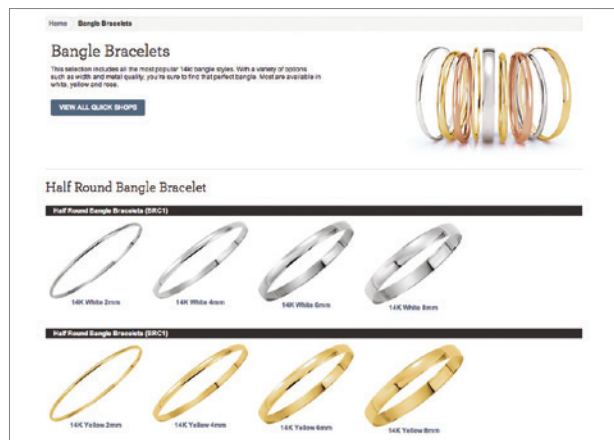

STEP 1 —

Shop the most popular bangle styles, each in multiple widths. Choose the style your customer wants.