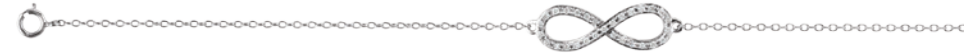

651087 Diamond Infinity Bracelet
1/5 CTW, 14kt white
545, I1, H+, 7.25"-8.25", $589
Also available in 14kt yellow, 14kt rose.