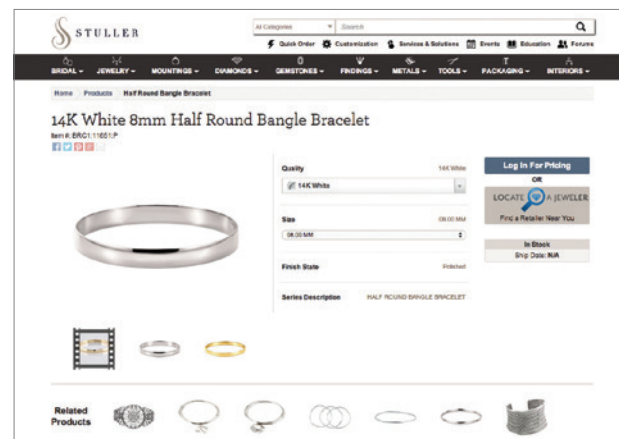

Elegantly Detailed Monogram Jewelry

Monogram jewelry expresses individuality in a truly personal fashion statement. As gift choices and collection pieces, this monogram jewelry offers your customers a new realm to explore. Choose from necklaces, rings, bracelets, earrings and cuff links.

Visit [Stuller.com/MonogramJewelry](http://Stuller.com/MonogramJewelry) to see our complete collection.

STEP 1 —

Shop the most popular bangle styles, each in multiple widths. Choose the style your customer wants.