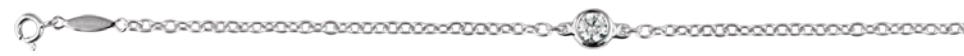

651576 Diamond Bracelet
.08 CTW, 14kt white, 545
I1, H+, 6"-7", $559
Also available in 14kt yellow.